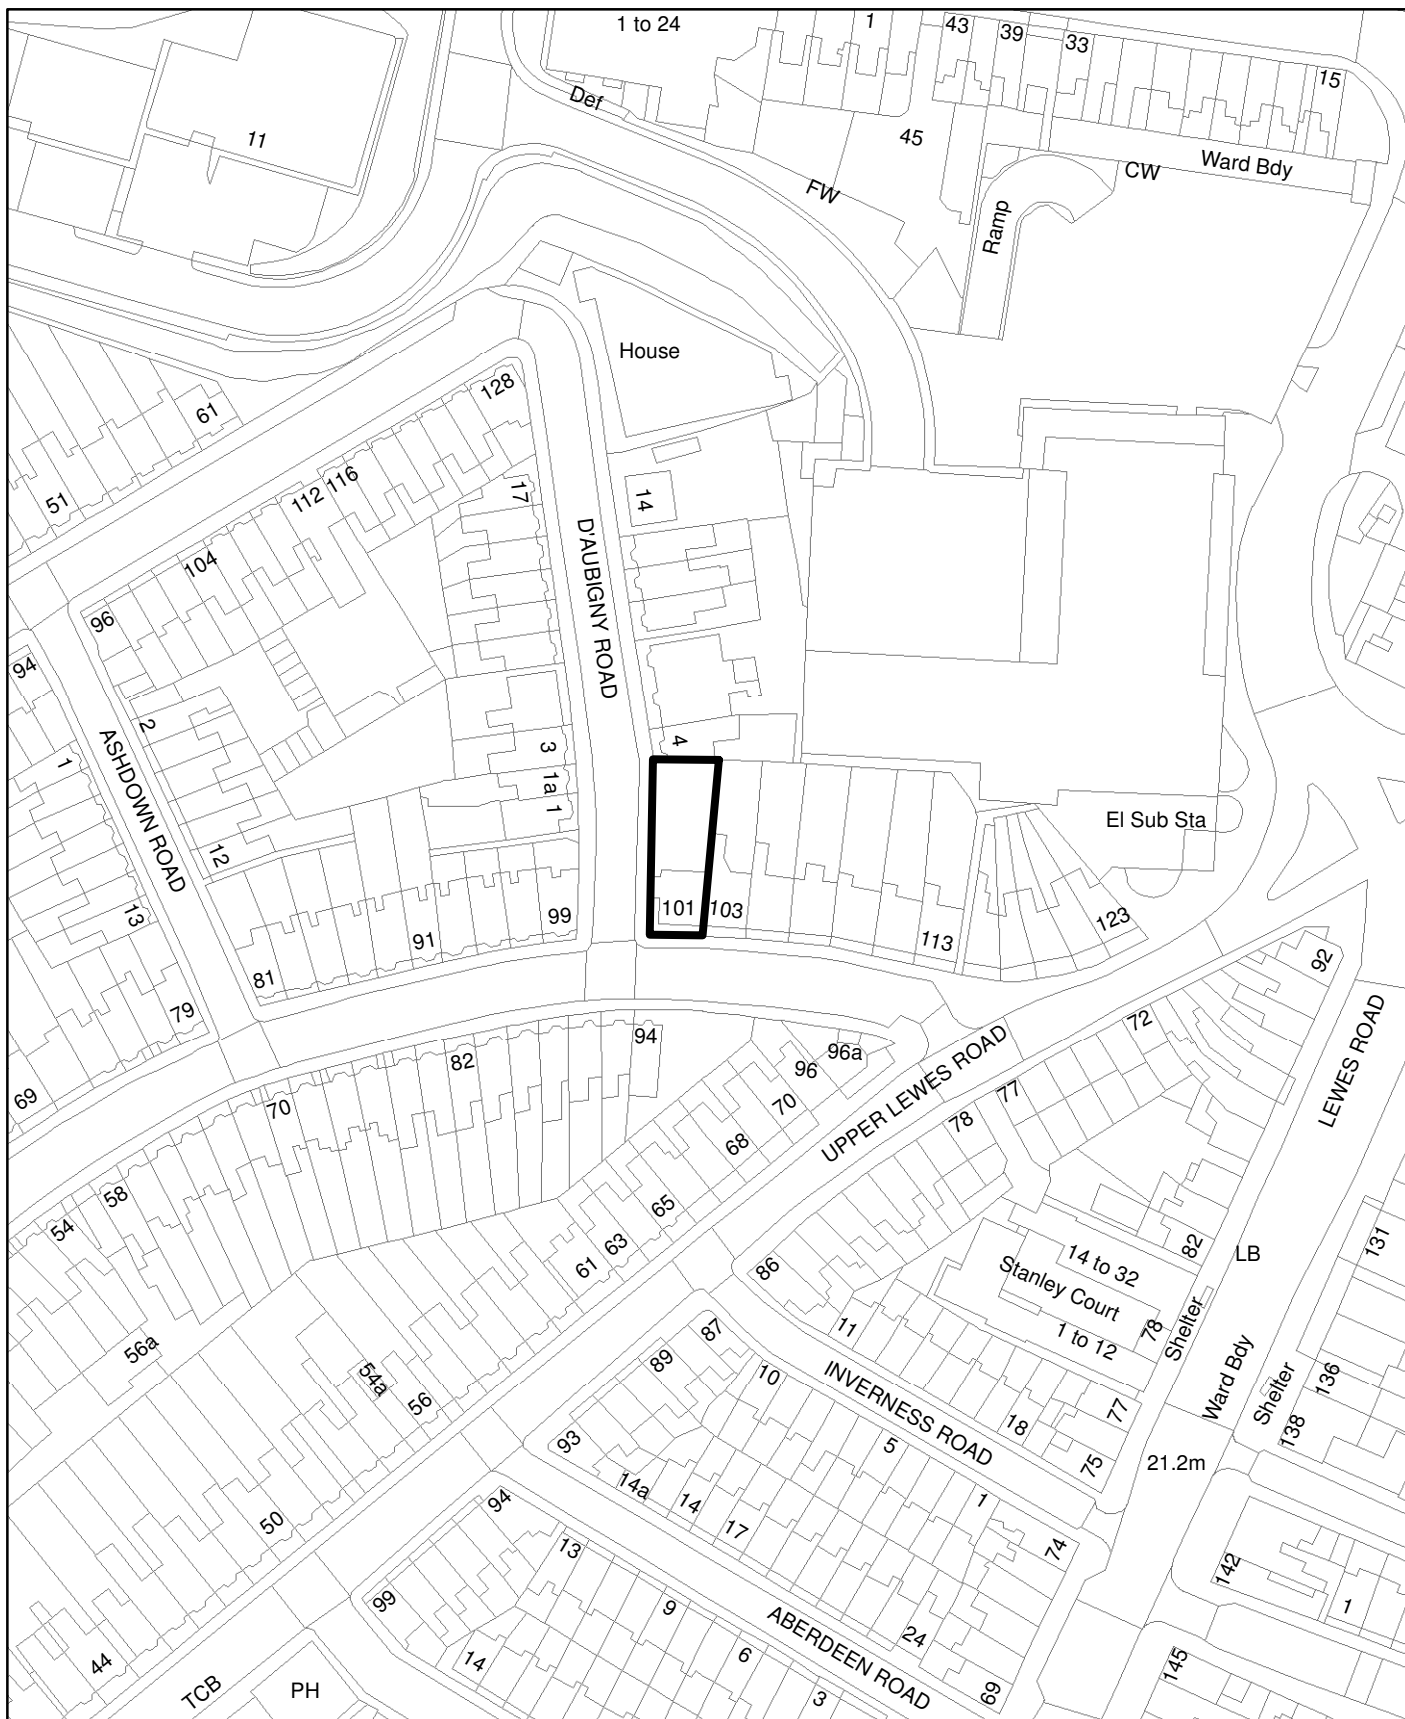

BH2016/00752 101 Roundhill Crescent, Brighton

**Brighton & Hove
City Council**

Scale: 1:1,250